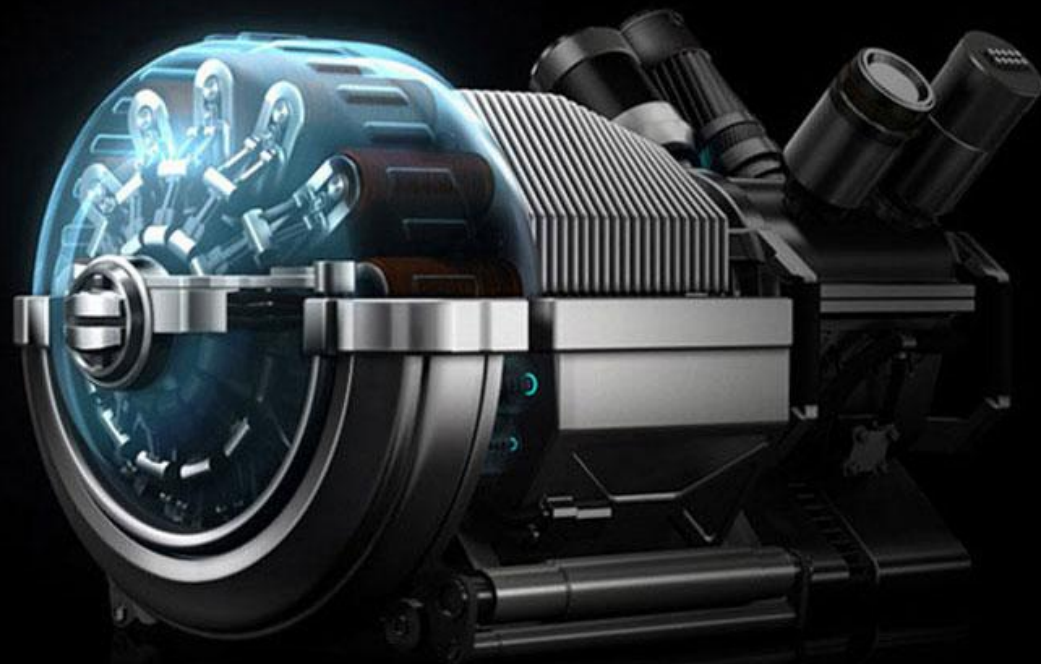

Bread slicer

Say goodbye to tedious/quick slicing

Good helper for toast

Quickly slice/Free your hands

PRODUCT PARAMETER

Model	SH31	Output	31pcs
Voltage	220V	Thickness	12mm
Power	370W	Frequency	50HZ
Dimension	646*680*680mm	Weight	73KG

MULTIFUNCTIONAL SLICER

Automatic cutting/Improving efficiency

Toast slices

Bread slices

Steamed bread slices

COPPER CORE MOTOR

The blade cuts into the bread instantaneously by the cutting force generated by the micro-vibration, so as to make it smoother faster

FREELY ADJUSTABLE AND FIXED —

Adjust and fix, keep the panel clean when slicing

USE IN MULTIPLE SCENARIOS

DETAIL DISPLAY