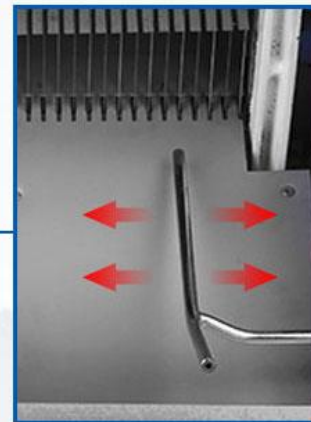

MULTIFUNCTIONAL SLICER

Automatic cutting/Improving efficiency

Toast slices

Bread slices

Steamed bread slices

COPPER CORE MOTOR

The blade cuts into the bread instantaneously by the cutting force generated by the micro-vibration, so as to make it smoother faster

FREELY ADJUSTABLE AND FIXED —

Adjust and fix, keep the panel clean when slicing

USE IN MULTIPLE SCENARIOS

DETAIL DISPLAY