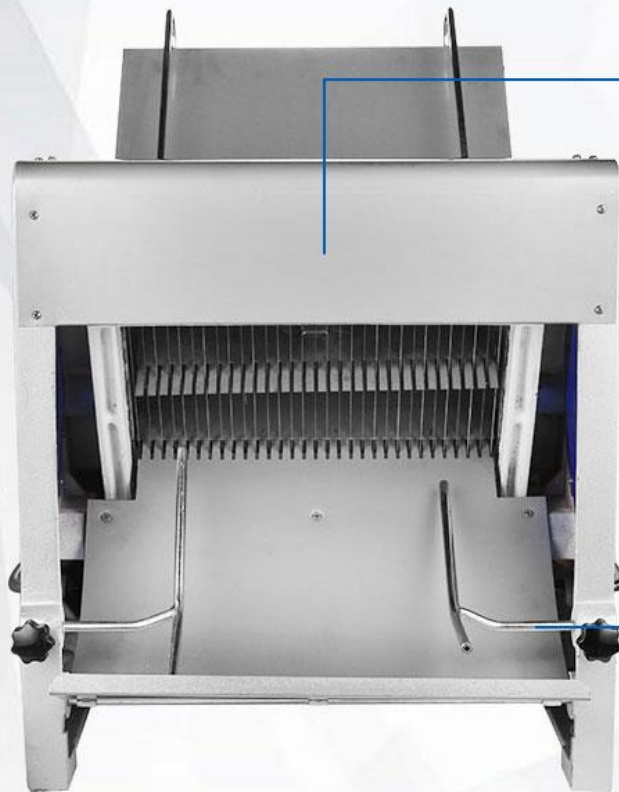

Bread slicer

Say goodbye to tedious/quick slicing

Good helper for toast

Quickly slice/Free your hands

PRODUCT PARAMETER

Model	SH31	Output	31pcs
Voltage	220V	Thickness	12mm
Power	370W	Frequency	50HZ
Dimension	646*680*680mm	Weight	73KG

MULTIFUNCTIONAL SLICER

Automatic cutting/Improving efficiency

Toast slices

Bread slices

Steamed bread slices

COPPER CORE MOTOR

The blade cuts into the bread instantaneously by the cutting force generated by the micro-vibration, so as to make it smoother faster

FREELY ADJUSTABLE AND FIXED —

Adjust and fix, keep the panel clean when slicing

USE IN MULTIPLE SCENARIOS

DETAIL DISPLAY