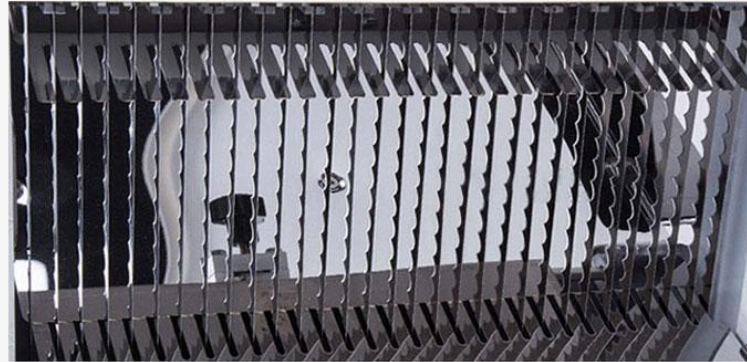

Bread slicer

Say goodbye to tedious/quick slicing

Good helper for toast

Quickly slice/Free your hands

PRODUCT PARAMETER

Model	SH31	Output	31pcs
Voltage	220V	Thickness	12mm
Power	370W	Frequency	50HZ
Dimension	646*680*680mm	Weight	73KG

MULTIFUNCTIONAL SLICER

Automatic cutting/Improving efficiency

Toast slices

Bread slices

Steamed bread slices

COPPER CORE MOTOR

The blade cuts into the bread instantaneously by the cutting force generated by the micro-vibration, so as to make it smoother faster

FREELY ADJUSTABLE AND FIXED —

Adjust and fix, keep the panel clean when slicing

USE IN MULTIPLE SCENARIOS

DETAIL DISPLAY